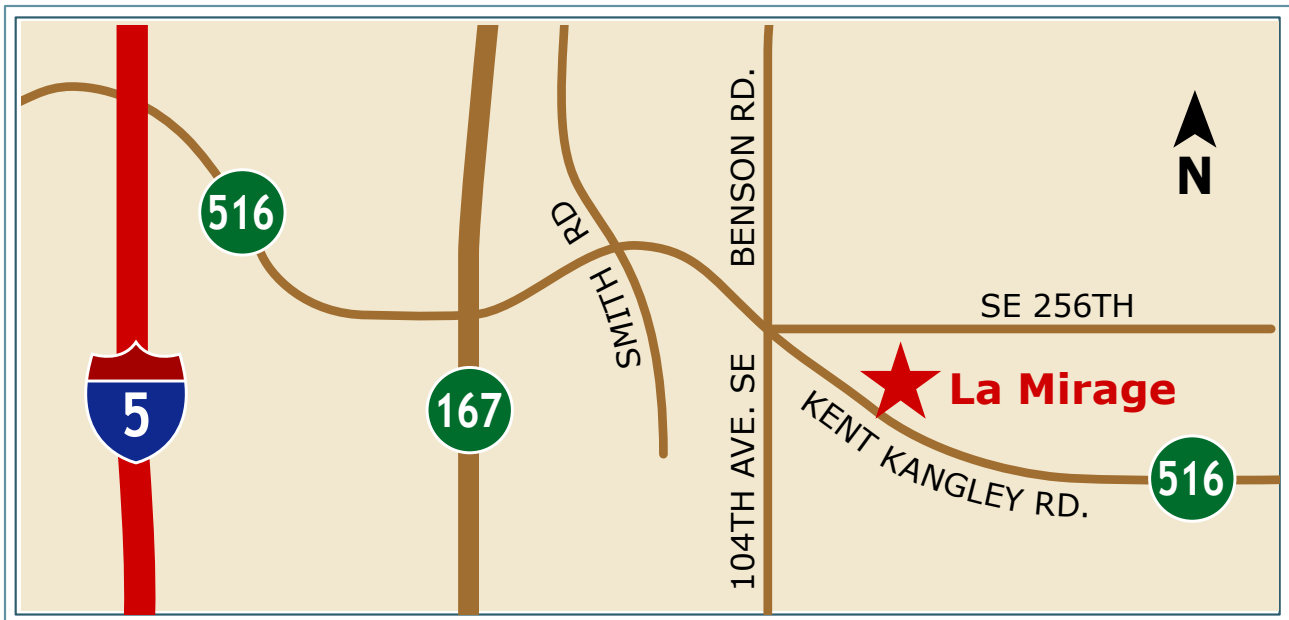

Directions

From I-5

- Take the Kent/Des Moines exit and follow Hwy. 516 east
- Turn left on Central
- Turn right on Smith and follow up the hill
- At 104th Street, stay in the right lane. This becomes Kent-Kangley Rd.
- La Mirage is ahead on your left.

From Hwy 167

- Exit at Willis St
- Head east to Central
- Turn left on Central
- Turn right on Smith and follow up the hill
- At 104th Street, stay in the right lane. This becomes Kent-Kangley Rd.
- La Mirage is ahead on your left.